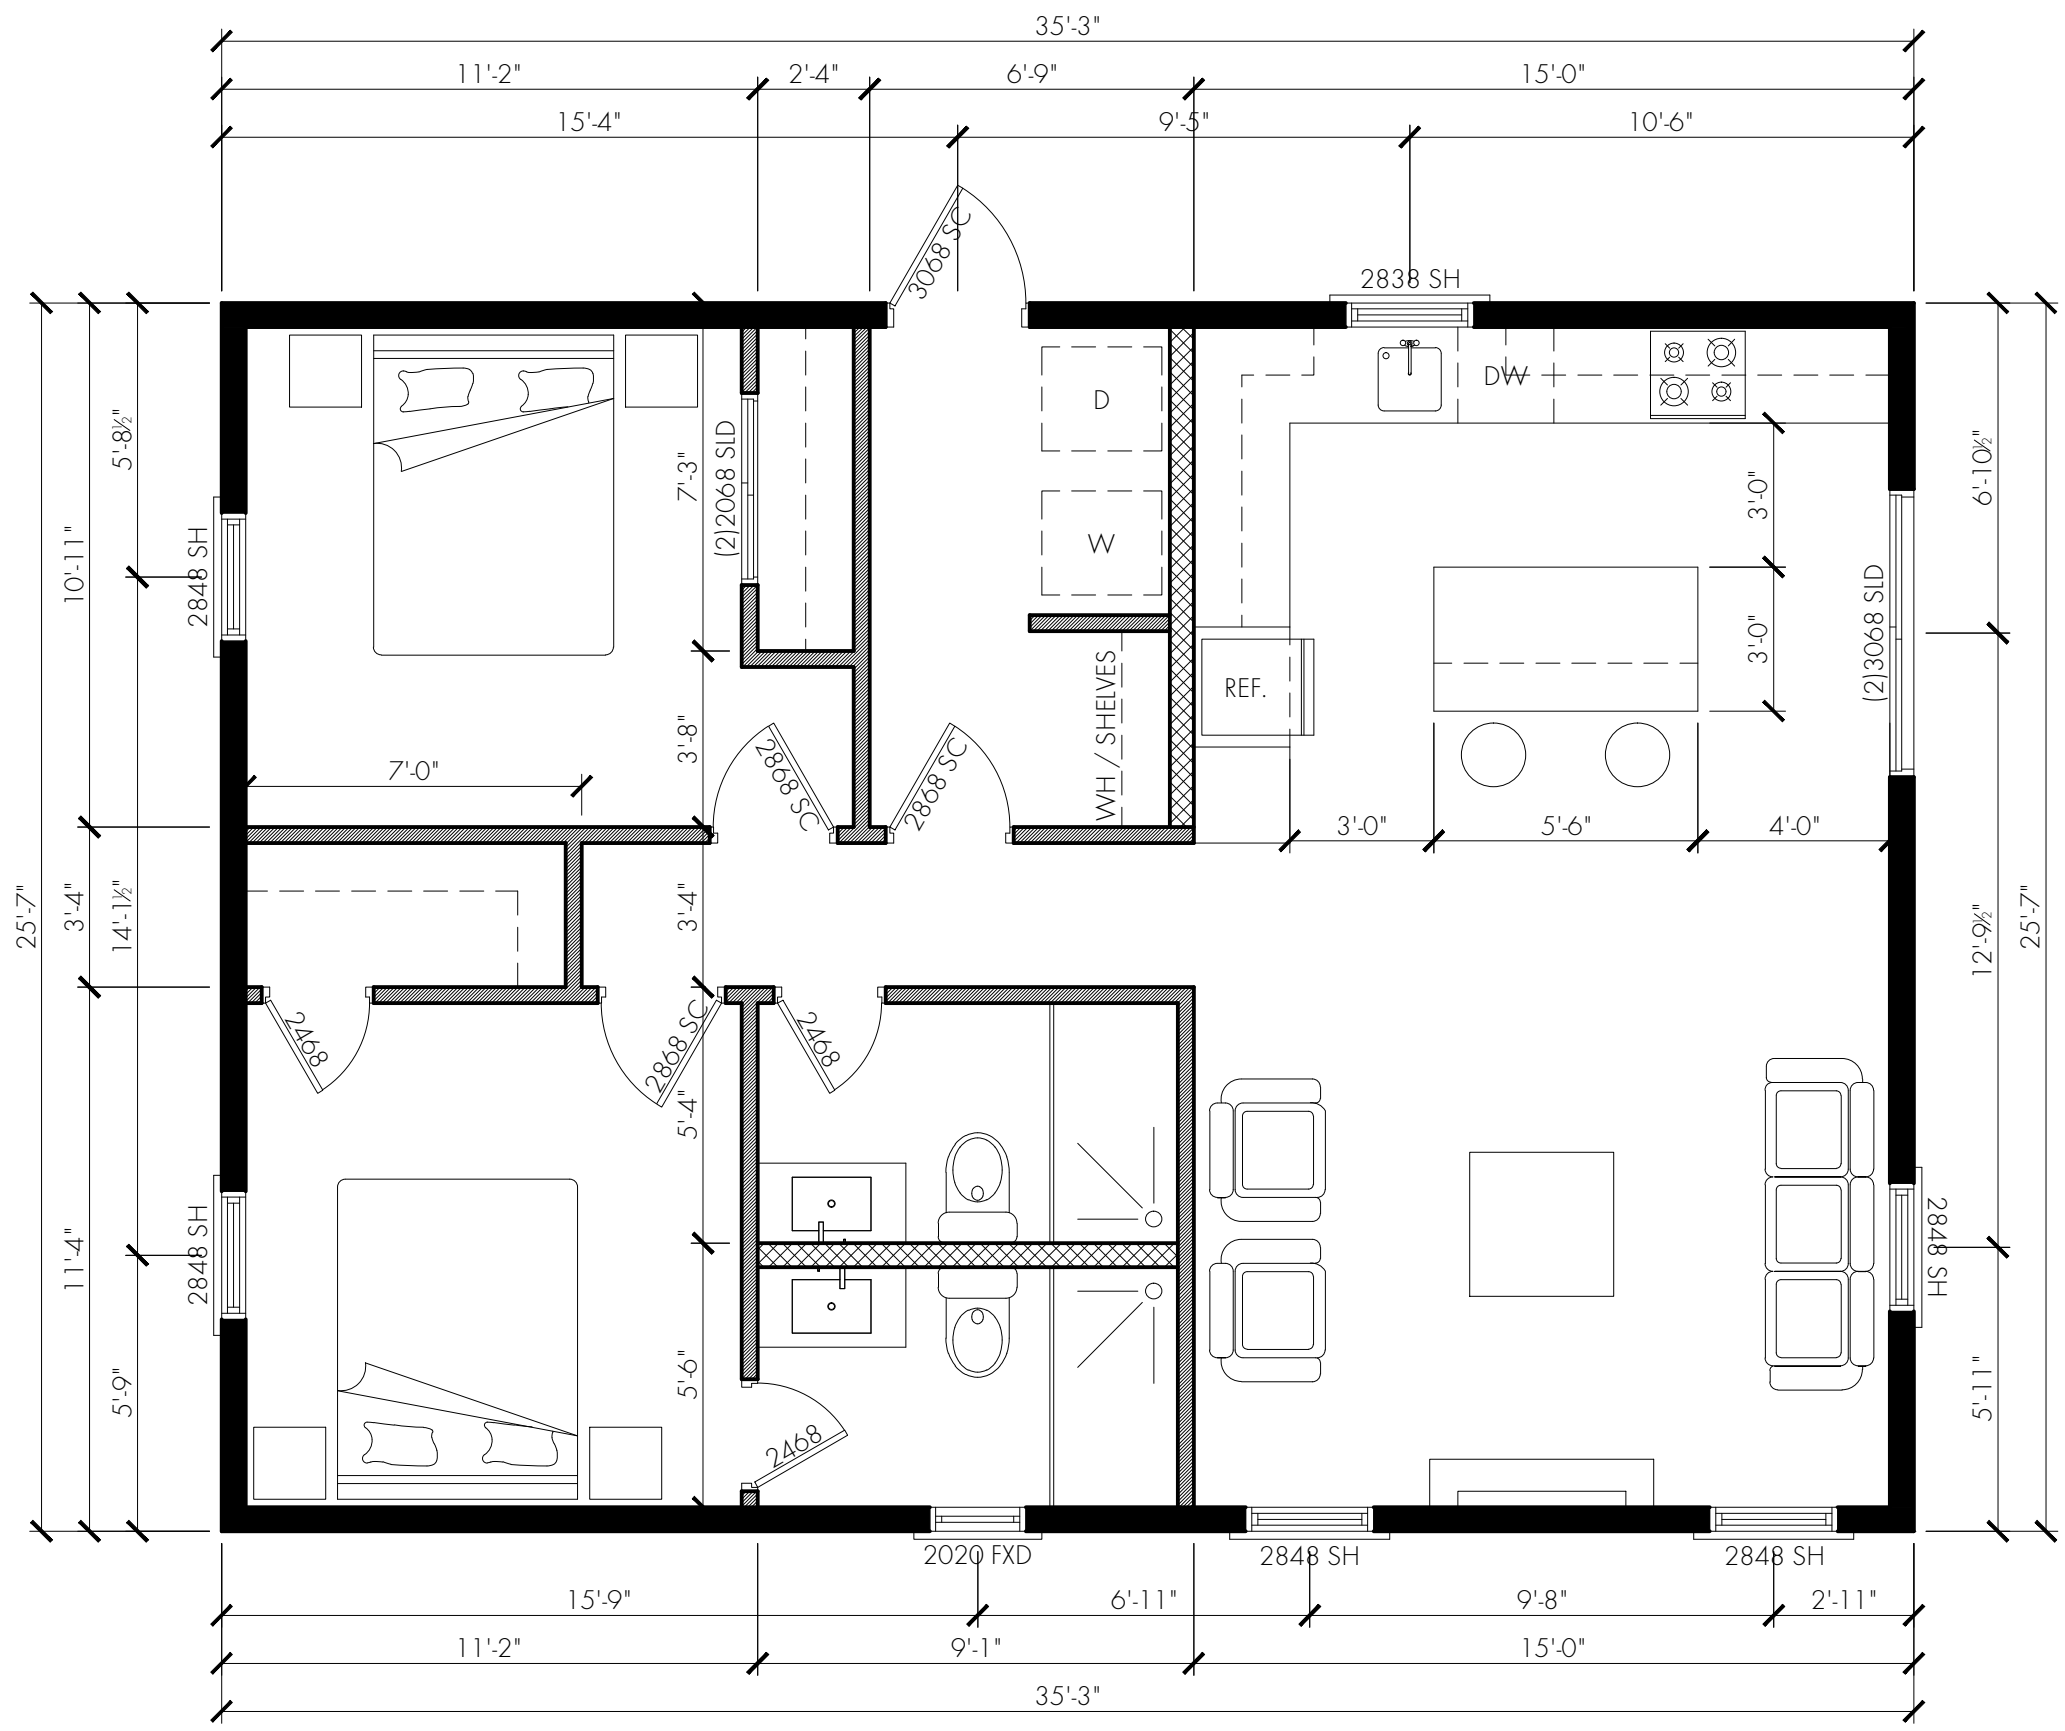

COLI STUDIOS
200 E Van Buren St
Phoenix, AZ 85004

Notes:

CASITA ARIZONA - FLOOR PLAN

SCALE: 1/4" = 1'-0"

COLI STUDIO
CASITA ARIZONA 901 SQFT
ADDRESS
FLOOR PLAN

DRAWING: J.A.C.
SCALE: INDICATED

DATE:
SEPT, 2,024